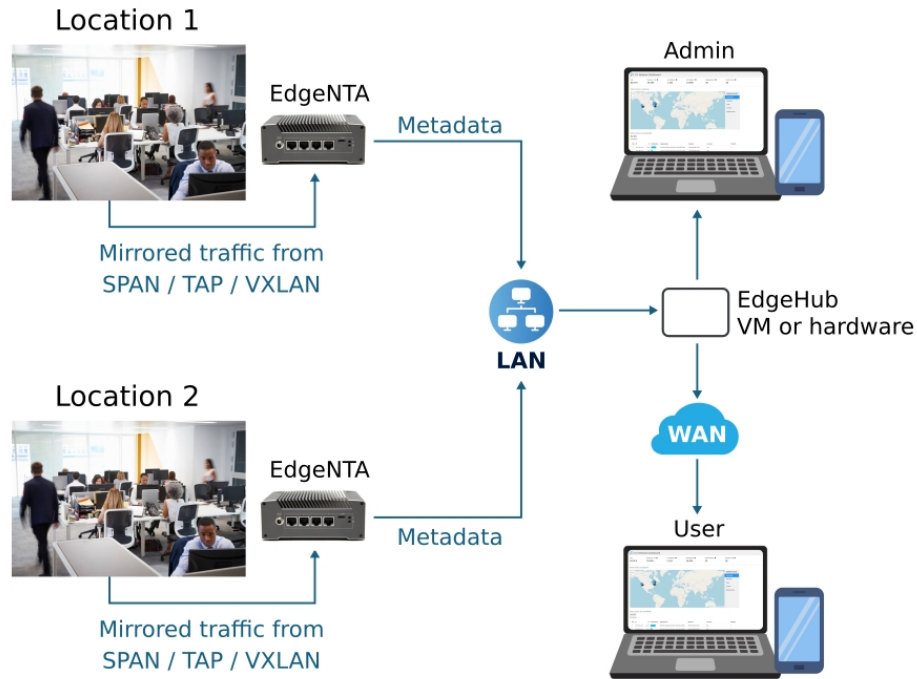

## Network Metadata and KPI Pricing Example 2026

Item Description	Unit Price	Qty	Subtotal
1. EdgeNTA 1 port (2.5G) 1 11/16 x 4 9/16 x 4 1/4 inches, 1.25 lbs, 10W power usage	\$3,500.00	1	\$3,500.00
2. EdgeNTA 2 port (5G) 1 11/16 x 4 9/16 x 4 1/4 inches, 1.25 lbs, 10W power usage	\$5,250.00	1	\$5,250.00
3. EdgeHub Software License	\$1,000.00	1	\$1,000.00
4. EdgeHub Geolocation option	\$1,000.00 / year	0	\$0.00
<b>Total (CAD):</b>			<b>\$9,750.00</b>